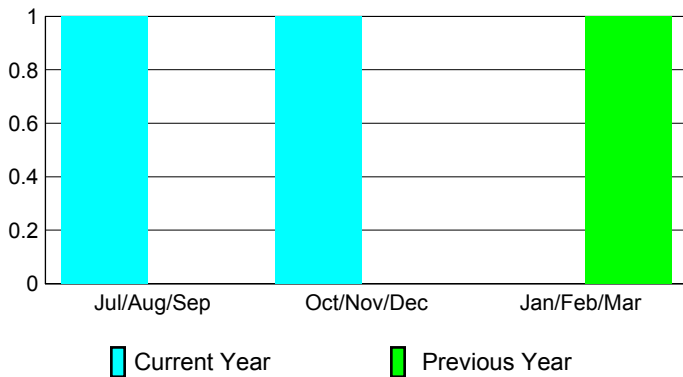

2012-2013 GMT Reports for District (or Undistricted) **District 317 D**

GMT: M NAGARAJAN

Location: INDIA

GMT CA: 6

CLUBS

Club Results
2012-2013

Clubs
2011-2012

Month	New Club Goal	Actual New Clubs	Actual Dropped Clubs	Gain/Loss of Clubs	Gain/Loss of Clubs
Jul/Aug/Sep		1	0	1	0
Oct/Nov/Dec		3	-2	1	0
Jan/Feb/Mar					1
Totals		4	-2	2	1

Club Results 2012-2013

Goal, New, Dropped, Gain/Loss

Comparison of Club Gain/Loss

Current Year Compared to the Previous Year

YTD Status Quo Clubs 2012-2013

Status Quo Clubs Compared to Status Quo Members

MEMBERSHIP