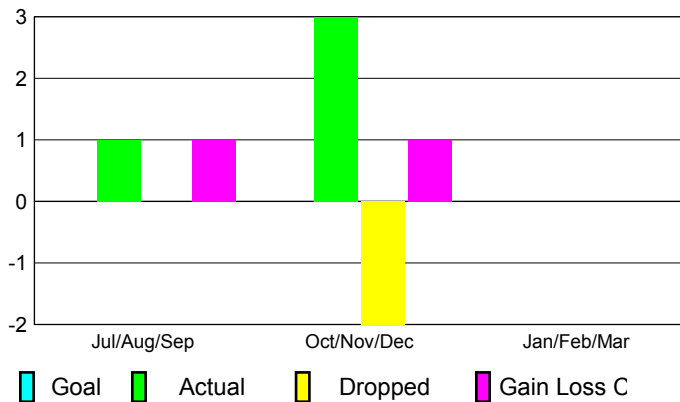

2012-2013 GMT Reports for District (or Undistricted) **District 317 D**

GMT: M NAGARAJAN

Location: INDIA

GMT CA: 6

CLUBS

Club Results
2012-2013

Clubs
2011-2012

Month	New Club Goal	Actual New Clubs	Actual Dropped Clubs	Gain/Loss of Clubs	Gain/Loss of Clubs
Jul/Aug/Sep		1	0	1	0
Oct/Nov/Dec		3	-2	1	0
Jan/Feb/Mar					1
Totals		4	-2	2	1

Club Results 2012-2013

Goal, New, Dropped, Gain/Loss

Comparison of Club Gain/Loss

Current Year Compared to the Previous Year

YTD Status Quo Clubs 2012-2013

Status Quo Clubs Compared to Status Quo Members

MEMBERSHIP