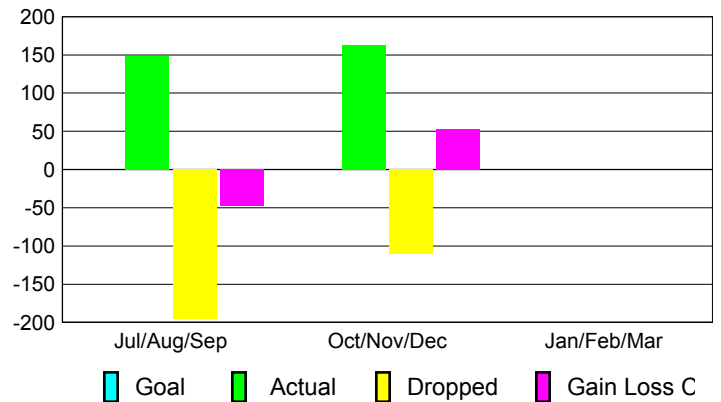

Membership Results 2012-2013

Goal, New, Dropped, Gain/Loss

Comparison of Membership Gain/Loss

Current Year Compared to the Previous Year