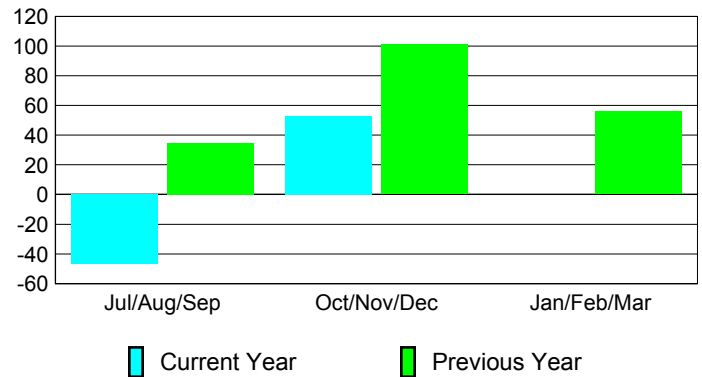

Membership Results
2012-2013

Membership
2011-2012

Month	Net Memb Goal	Actual New Memb	Actual Dropped Memb	Gain/Loss of Memb	Gain/Loss of Memb
Jul/Aug/Sep		149	-196	-47	35
Oct/Nov/Dec		163	-110	53	101
Jan/Feb/Mar					56
Totals		312	-306	6	192

Membership Results 2012-2013

Goal, New, Dropped, Gain/Loss

Comparison of Membership Gain/Loss

Current Year Compared to the Previous Year

Gender Comparison 2012-2013

Jul/Aug/Sep

Oct/Nov/Dec

Jan/Feb/Mar